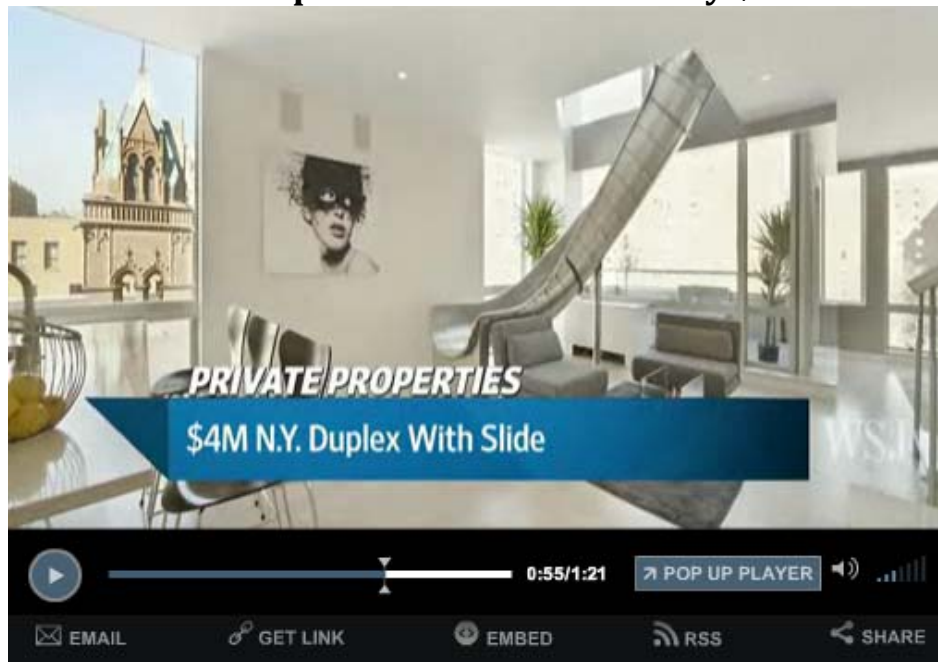

THE WALL STREET JOURNAL.

February 23, 2012

Manhattan Duplex with Slide for Nearly \$4 Million

Professional poker player Phil Galfond is asking just-under \$4 million for his duplex penthouse apartment, which has a sculptural steel slide connecting the two floors, in Manhattan's East Village. Juliet Chung has details on The News Hub.