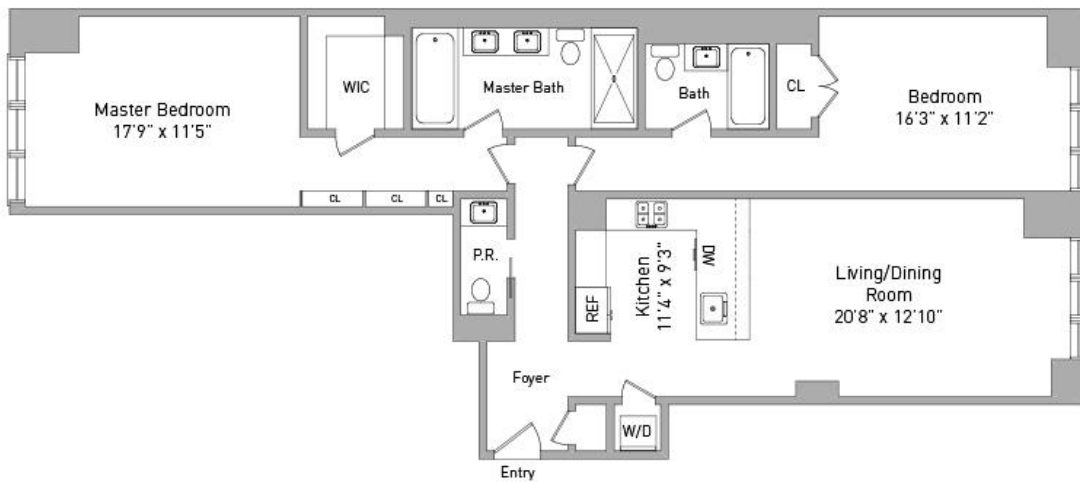

## **This Chelsea penthouse comes with its own tricked-out, rooftop cabana**

If a Chelsea penthouse condo with expansive views and high-end fixtures and finishes doesn't quite impress you, note that this two-bedroom, two-and-a-half-bath unit *also* comes with a rooftop cabana that's irrigated, landscaped, and outfitted with a full kitchen. Given the spring-like weather this week, the tricked-out perch strikes us as an especially appealing spot. The apartment, **listed by CORE**, could be all yours for \$3.495 million—a mite high even for the neighborhood, but outdoor space in NYC usually comes at a premium.

CORE

The north-facing master suite boasts a walk-in closet, plus a rain shower and a luxe-looking bath with a marble double vanity and deep tub; there's a large mirror if you're inclined to gaze approvingly at yourself as you soak.

The second bedroom, at the south end of the unit, is almost as spacious as the master, and comes with its own large closet and full bath.

T

CORE Group Marketing, LLC has not measured the subject Property and makes no representations as to the accuracy of any of the measurements provided. The measurements are estimates and should not be relied upon. If exact measurements are a concern, the property should be independently measured by a professional.