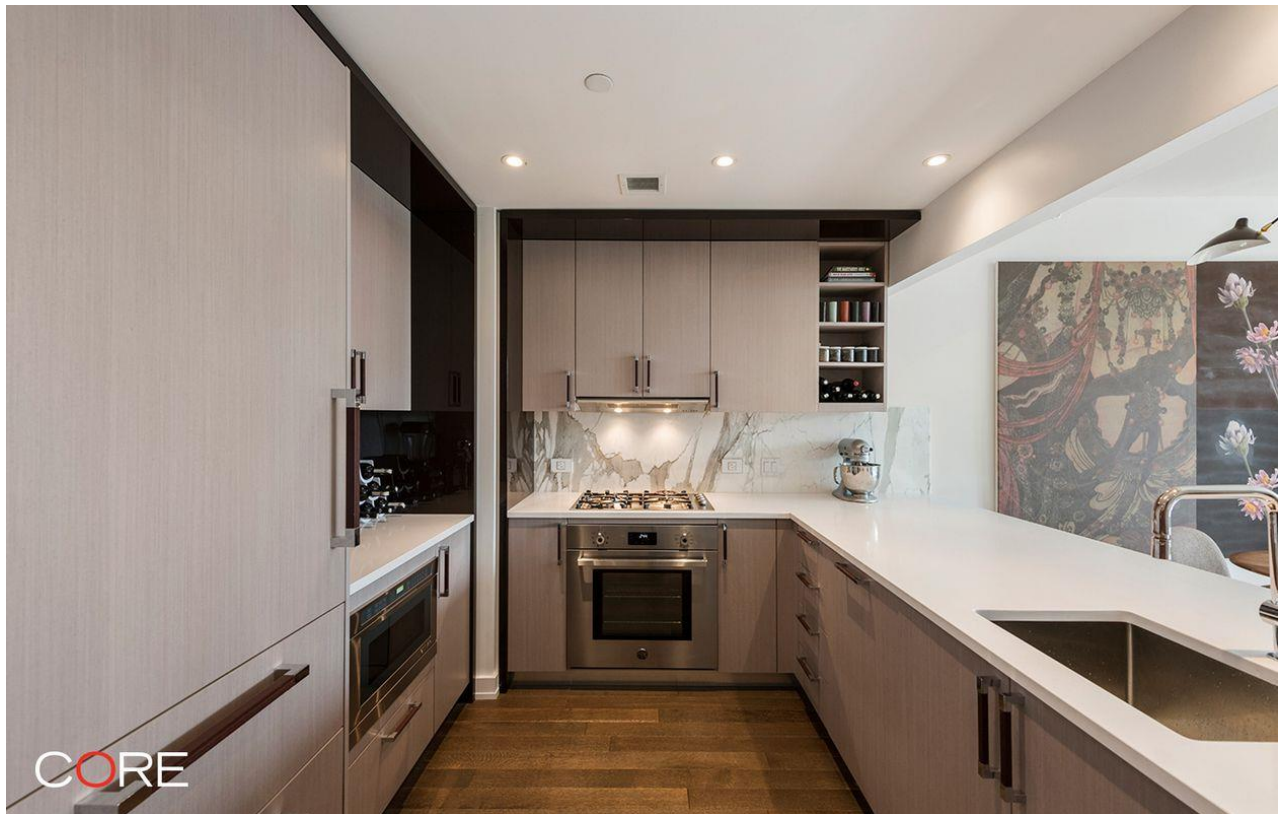

## **This Chelsea penthouse comes with its own tricked-out, rooftop cabana**

If a Chelsea penthouse condo with expansive views and high-end fixtures and finishes doesn't quite impress you, note that this two-bedroom, two-and-a-half-bath unit *also* comes with a rooftop cabana that's irrigated, landscaped, and outfitted with a full kitchen. Given the spring-like weather this week, the tricked-out perch strikes us as an especially appealing spot. The apartment, **listed by CORE**, could be all yours for \$3.495 million—a mite high even for the neighborhood, but outdoor space in NYC usually comes at a premium.

CORE

CORE

The condo's high-floor position and multiple exposures mean that the living space gets lots of sunshine, which highlights the warm oak floors. The open kitchen offers ample storage, and is jazzed up with a marble-pattern backsplash and upmarket appliances. Note, though, that you may be a bit squeezed for dining space.

But we're especially intrigued by this cabana, which is primed for warm-weather parties. The apartment also includes an in-unit washer and dryer, and separate storage; elsewhere in the building, amenities include a gym, lounge, media room, and library.